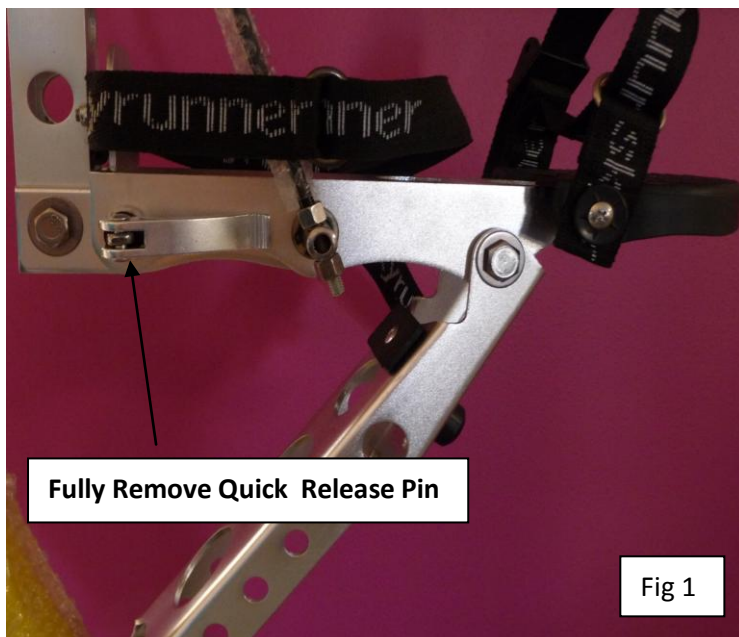

!! ATTENTION !!

Adult Skyrunner Pivoting Footplate Information

**THE PIVOTING FOOTPLATE IS AN EXCLUSIVE FEATURE TO
*SKYRUNNERS***

This allows for the natural motion movement when you walk or run, in short, allows for the natural ark in which we move our legs.

WITH FOOTPLATE LOCKED (Quick Release Pin **not** Removed)

This mode is used for **Jumping** and can also be used for walking or running. It should also be in this mode when **learning**.

WITH FOOTPLATE UNLOCKED (Quick Release Pin **Removed**)

Refer to Fig 1 and Fig 2, this mode allows for easier walking and running, **but must not be used for Jumping**.

SKYRUNNERS can be used in any of these modes dependent upon what suits the user