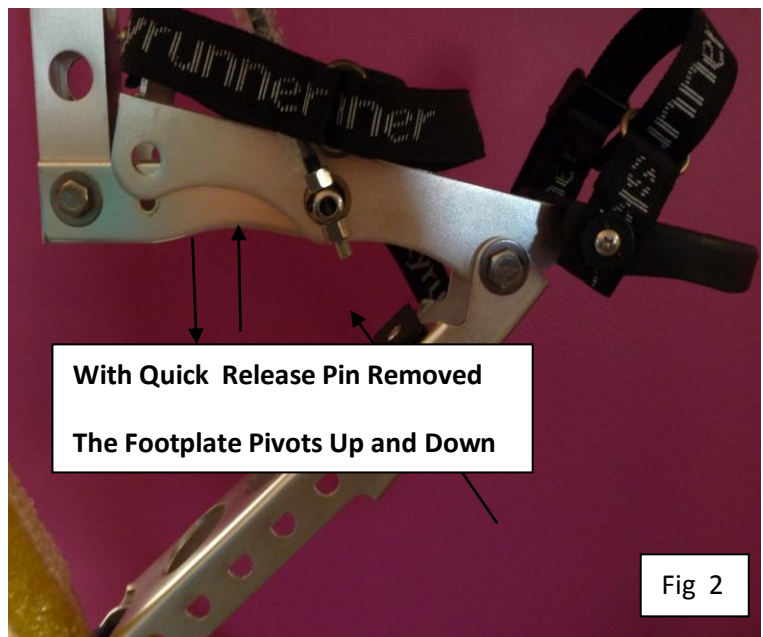

!! ATTENTION !!

Adult Skyrunner Pivoting Footplate Information

**THE PIVOTING FOOTPLATE IS AN EXCLUSIVE FEATURE TO
*SKYRUNNERS***

This allows for the natural motion movement when you walk or run, in short, allows for the natural ark in which we move our legs.

WITH FOOTPLATE LOCKED (Quick Release Pin **not** Removed)

This mode is used for **Jumping** and can also be used for walking or running. It should also be in this mode when **learning**.

WITH FOOTPLATE UNLOCKED (Quick Release Pin **Removed**)